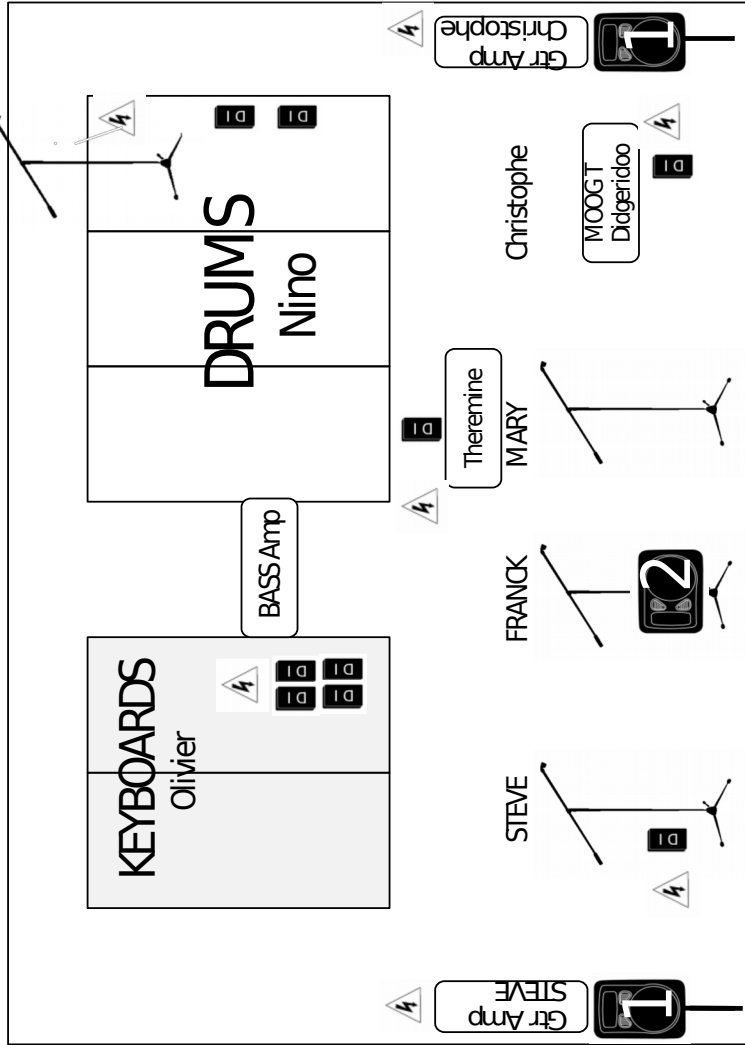

FRANCK CARDUCCI ON THE ROAD TO NOWHERE

Stage Patch

| Input | Instrument | Mic | Stand |
|-------|-----------------------|---------------|-------|
| 1 | Kick | Beyer TGD71 | |
| 2 | Snare Top | Beyer TGI50D | CLAMP |
| 3 | Snare Bot | C535 | SHORT |
| 4 | Hi Hat | Beyer OPUS 83 | SHORT |
| 5 | Tom 1 | Beyer OPUS 88 | |
| 6 | Tom 2 | Beyer OPUS 88 | |
| 7 | Tom 3 | Beyer OPUS 88 | |
| 8 | Tom 4 | Beyer OPUS 88 | |
| 9 | Overhead L | C214 | TALL |
| 10 | Overhead R | C214 | TALL |
| 11 | SPDS L | DI BOX | |
| 12 | SPDS R | DI BOX | |
| 13 | Basse | XLR | |
| 14 | Guitar Steve | EV RE20 | SHORT |
| 15 | Guitar Christophe | E906 | SHORT |
| 16 | Guitar Acc 12 Strings | DI BOX | |
| 17 | Key Korg L | DI BOX | |
| 18 | Key Korg R | DI BOX | |
| 19 | Key NORD L | DI BOX | |
| 20 | Key NORD R | DI BOX | |
| 21 | Voice Steve | SM 58 | TALL |
| 22 | Voice Nino | SM 58 | TALL |
| 23 | Voice Franck | SM 58 | TALL |
| 24 | Voice Mary | SM 58 | TALL |
| 25 | Moog Taurus | DI BOX | |
| 26 | Theremin | DI BOX | |
| 27 | Didgeridoo | XLR | |

FRANCK CARDUCCI ON THE ROAD TO NOWHERE

Stage Patch

STAGE PLOT FRANCK CARDUCCI BAND

Keyboards Riser : 2m*2m Height 40cm

Drums Riser : 3m*2m Height 60cm

Feel free to contact us with any question or issue:

Denis Di Carlo : +33 (0)680 53 83 74 - fbtechnic@gmail.com